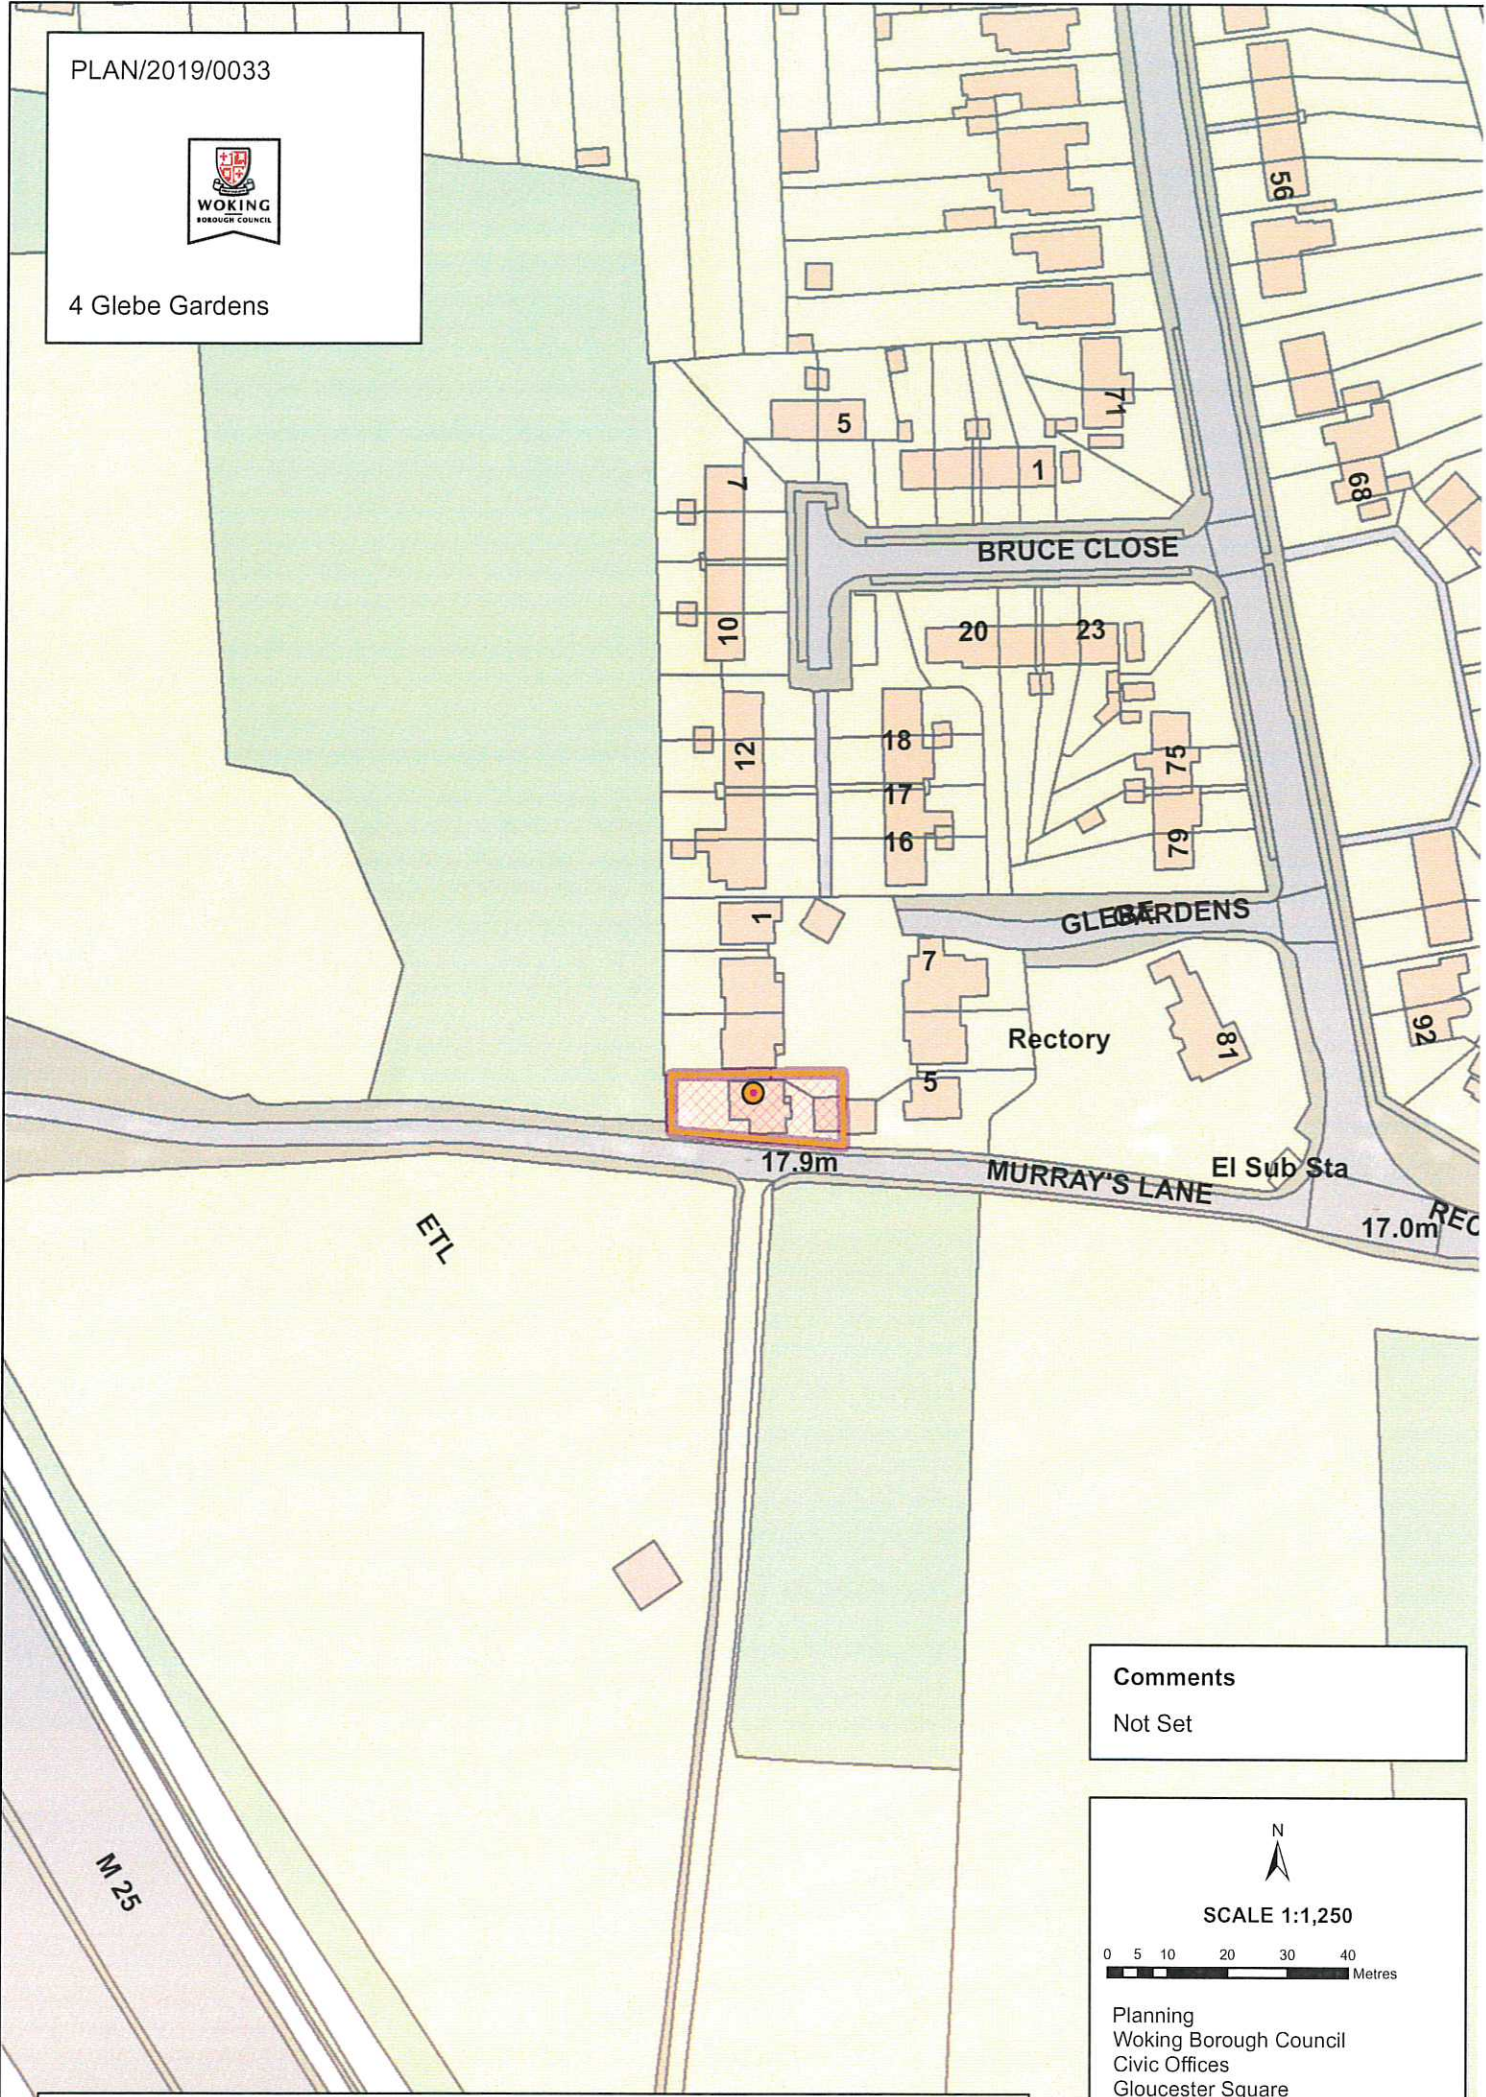

PLAN/2019/0033

4 Glebe Gardens

Comments
Not Set

Planning
Woking Borough Council
Civic Offices
Gloucester Square
Woking, Surrey GU21 6YL